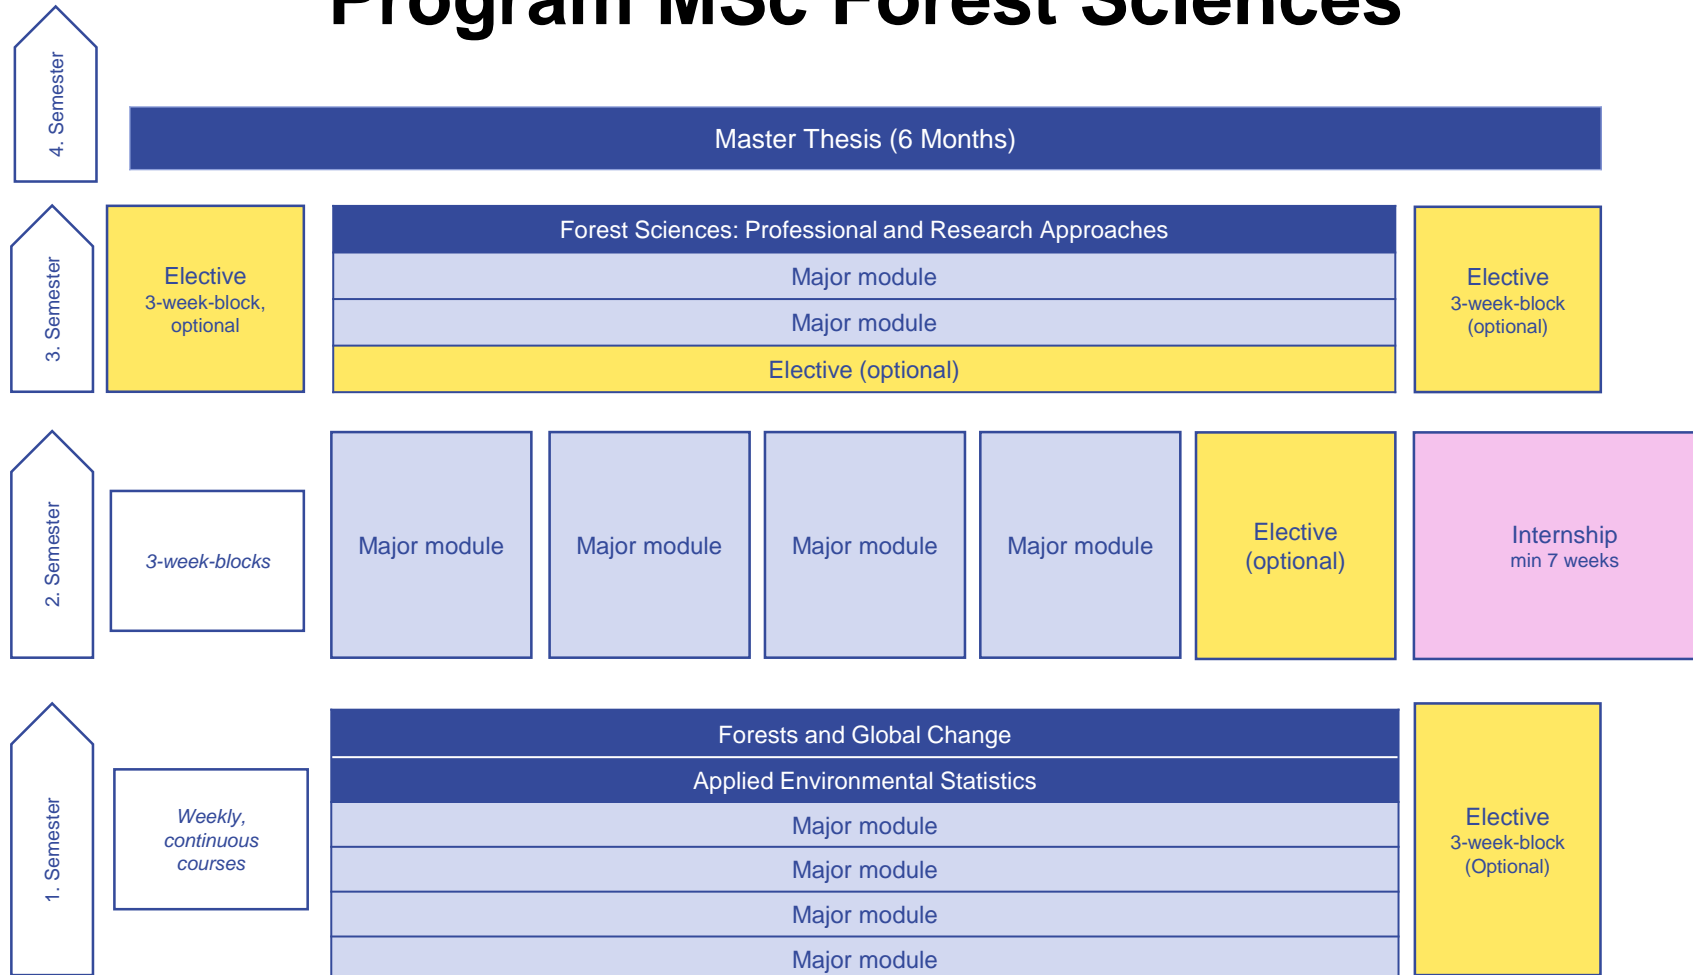

# Program MSc Forest Sciences

**Majors** Forstwirtschaft (mostly in German)  
Forest Ecology Research  
International Forestry

**Outline** 3 Core modules (15 ECTS)  
10 Major modules (50 ECTS)  
3 Electives (15 ECTS)  
1 Internship (10 ECTS)  
1 Master thesis (30 ECTS)